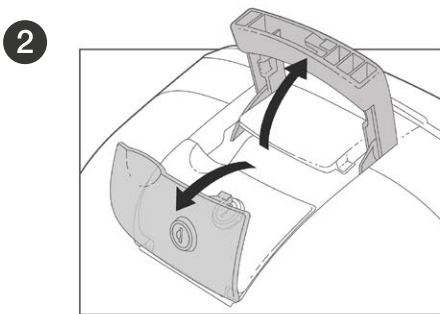

ASSEMBLY

RELEASE

TOP CASE SUPPORT ASSEMBLY

USE TOP CASE PARTS

#	Piece	Quantity
1	Clip	4
2	Screw M6x40	4
3	Plastic spacer	4
4	Ø6 Washer M6	4
5	Nut M6	4
6	Screw M6x30	4

SHAD Top Master*

USE FITTING KIT PARTS

#	Piece	Quantity
7	Metal spacer	4
8	Screw M8x20	4
9	Washer M8	4
10	Nut M8	4