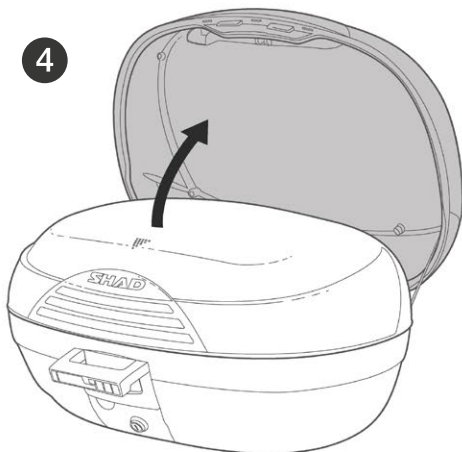

MAXIMUM SPEED, CHECK LOCAL LAWS.

ALWAYS SECURE AND LOCK PRODUCTS.

ONLY USE RECOMMENDED CLEANING PRODUCTS.

CASES ARE NOT DESIGNED TO PROTECT FRAGILE OBJECTS.

1 M. MINIMUM DISTANCE WITH POWER WASHER.

OPEN

CLOSE

ASSEMBLY

RELEASE

TOP CASE SUPPORT ASSEMBLY

USE TOP CASE PARTS

#	Piece	Quantity
1	Clip	4
2	Screw M6x40	4
3	Plastic spacer	4
4	Ø6 Washer M6	4
5	Nut M6	4
6	Screw M6x30	4

SHAD Top Master*

USE FITTING KIT PARTS

#	Piece	Quantity
7	Metal spacer	4
8	Screw M8x20	4
9	Washer M8	4
10	Nut M8	4