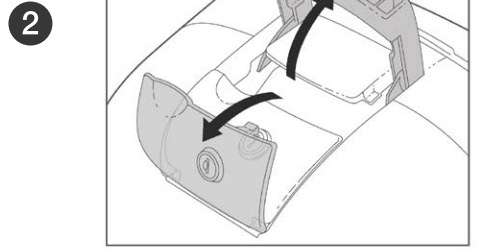

ASSEMBLY

RELEASE

TOP CASE SUPPORT ASSEMBLY

USE TOP CASE PARTS

#	Piece	Quantity
1	Clip	4
2	Screw M6x40	4
3	Plastic spacer	4
4	Ø6 Washer M6	4
5	Nut M6	4
6	Screw M6x30	4

SHAD Top Master*

USE FITTING KIT PARTS

#	Piece	Quantity
7	Metal spacer	4
8	Screw M8x20	4
9	Washer M8	4
10	Nut M8	4