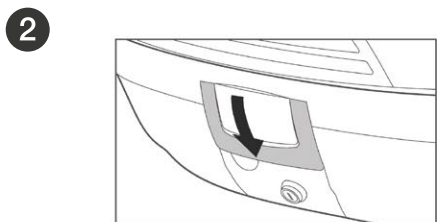

ASSEMBLY

RELEASE

TOP CASE SUPPORT ASSEMBLY

USE TOP CASE PARTS

#	Piece	Quantity
1	Clip	4
2	Screw M6x40	4
3	Plastic spacer	4
4	Ø6 Washer M6	4
5	Nut M6	4
6	Screw M6x30	4

SHAD Top Master*

USE FITTING KIT PARTS

#	Piece	Quantity
7	Metal spacer	4
8	Screw M8x20	4
9	Washer M8	4
10	Nut M8	4