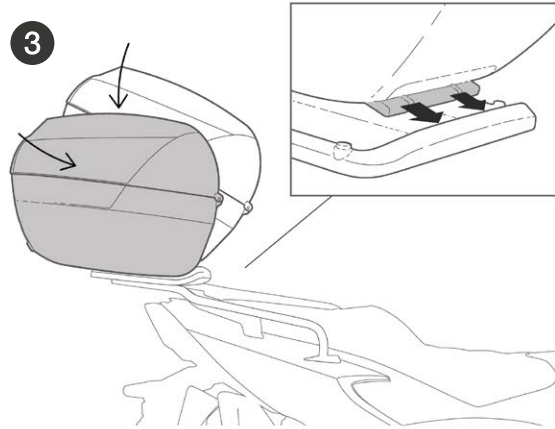

ASSEMBLY

RELEASE

TOP CASE SUPPORT ASSEMBLY

USE TOP CASE PARTS

#	Piece	Quantity
1	Clip	4
2	Screw M6x40	4
3	Plastic spacer	4
4	Ø6 Washer M6	4
5	Nut M6	4
6	Screw M6x30	4

SHAD Top Master*

USE FITTING KIT PARTS

#	Piece	Quantity
7	Metal spacer	4
8	Screw M8x20	4
9	Washer M8	4
10	Nut M8	4