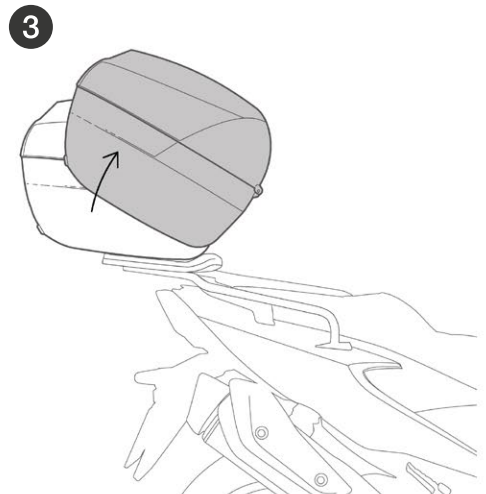

ASSEMBLY

RELEASE

TOP CASE SUPPORT ASSEMBLY

USE TOP CASE PARTS

#	Piece	Quantity
1	Clip	4
2	Screw M6x40	4
3	Plastic spacer	4
4	Ø6 Washer M6	4
5	Nut M6	4
6	Screw M6x30	4

SHAD Top Master*

USE FITTING KIT PARTS

#	Piece	Quantity
7	Metal spacer	4
8	Screw M8x20	4
9	Washer M8	4
10	Nut M8	4