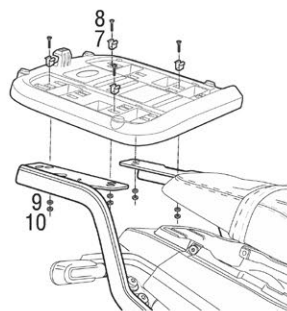

ASSEMBLY

RELEASE

TOP CASE SUPPORT ASSEMBLY

USE TOP CASE PARTS

#	Piece	Quantity
1	Clip	4
2	Screw M6x40	4
3	Plastic spacer	4
4	Ø6 Washer M6	4
5	Nut M6	4
6	Screw M6x30	4

SHAD Top Master*

USE FITTING KIT PARTS

#	Piece	Quantity
7	Metal spacer	4
8	Screw M8x20	4
9	Washer M8	4
10	Nut M8	4

SHAD Top Master*

SHAD Top Master*

! CHECK BIKE COMPATIBILITY
WWW.SHAD.ES *

ACCESSORIES

BACK REST
Ref. D0RI50

INNER BAG
Ref. X0IB00

X 35 Y 50 Z 21 (cm)

LUGGAGE RACK
Ref. D0PS00