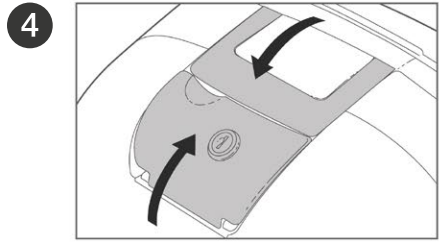

ASSEMBLY

RELEASE

TOP CASE SUPPORT ASSEMBLY

USE TOP CASE PARTS

#	Piece	Quantity
1	Clip	4
2	Screw M6x40	4
3	Plastic spacer	4
4	Ø6 Washer M6	4
5	Nut M6	4
6	Screw M6x30	4

SHAD Top Master*

USE FITTING KIT PARTS

#	Piece	Quantity
7	Metal spacer	4
8	Screw M8x20	4
9	Washer M8	4
10	Nut M8	4