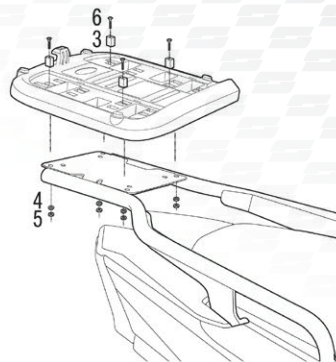

ASSEMBLY

RELEASE

TOP CASE SUPPORT ASSEMBLY

USE TOP CASE PARTS

#	Piece	Quantity
1	Clip	4
2	Screw M6x40	4
3	Plastic spacer	4
4	Ø6 Washer M6	4
5	Nut M6	4
6	Screw M6x30	4

SHAD Top Master*

USE FITTING KIT PARTS

#	Piece	Quantity
7	Metal spacer	4
8	Screw M8x20	4
9	Washer M8	4
10	Nut M8	4

SHAD Top Master*

SHAD Top Master*

! CHECK BIKE COMPATIBILITY
WWW.SHAD.ES *

ACCESSORIES

BACK REST
Ref. D0RI50

INNER BAG
Ref. X0IB00

X 35 Y 50 Z 21 (cm)

LUGGAGE RACK
Ref. D0PS00