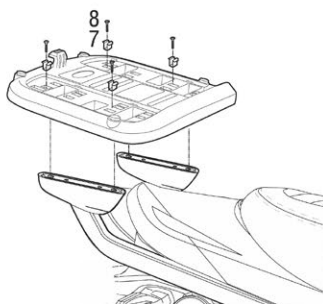

ASSEMBLY

RELEASE

TOP CASE SUPPORT ASSEMBLY

USE TOP CASE PARTS

#	Piece	Quantity
1	Clip	4
2	Screw M6x40	4
3	Plastic spacer	4
4	Ø6 Washer M6	4
5	Nut M6	4
6	Screw M6x30	4

SHAD Top Master*

USE FITTING KIT PARTS

#	Piece	Quantity
7	Metal spacer	4
8	Screw M8x20	4
9	Washer M8	4
10	Nut M8	4

SHAD Top Master*

SHAD Top Master*

! CHECK BIKE COMPATIBILITY
WWW.SHAD.ES *

ACCESSORIES

BACK REST
Ref. D0RI50

INNER BAG
Ref. X0IB00

X 35 Y 50 Z 21 (cm)

LUGGAGE RACK
Ref. D0PS00