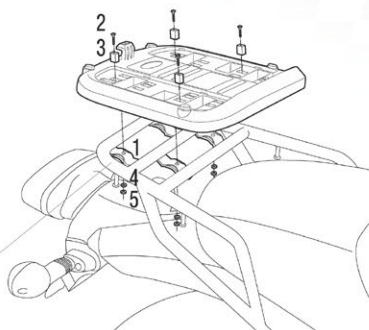

ASSEMBLY

RELEASE

TOP CASE SUPPORT ASSEMBLY

USE TOP CASE PARTS

#	Piece	Quantity
1	Clip	4
2	Screw M6x40	4
3	Plastic spacer	4
4	Ø6 Washer M6	4
5	Nut M6	4
6	Screw M6x30	4

SHAD Top Master*

USE FITTING KIT PARTS

#	Piece	Quantity
7	Metal spacer	4
8	Screw M8x20	4
9	Washer M8	4
10	Nut M8	4

SHAD Top Master*

SHAD Top Master*

! CHECK BIKE COMPATIBILITY
WWW.SHAD.ES *

ACCESSORIES

BACK REST
Ref. D0RI50

INNER BAG
Ref. X0IB00

X 35 Y 50 Z 21 (cm)

LUGGAGE RACK
Ref. D0PS00