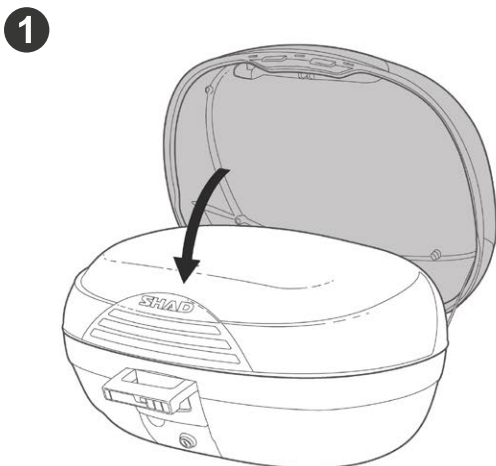

MAXIMUM SPEED, CHECK LOCAL LAWS.

ALWAYS SECURE AND LOCK PRODUCTS.

ONLY USE RECOMMENDED CLEANING PRODUCTS.

CASES ARE NOT DESIGNED TO PROTECT FRAGILE OBJECTS.

1 M. MINIMUM DISTANCE WITH POWER WASHER.

OPEN

CLOSE

ASSEMBLY

RELEASE

TOP CASE SUPPORT ASSEMBLY

USE TOP CASE PARTS

#	Piece	Quantity
1	Clip	4
2	Screw M6x40	4
3	Plastic spacer	4
4	Ø6 Washer M6	4
5	Nut M6	4
6	Screw M6x30	4

SHAD Top Master*

USE FITTING KIT PARTS

#	Piece	Quantity
7	Metal spacer	4
8	Screw M8x20	4
9	Washer M8	4
10	Nut M8	4