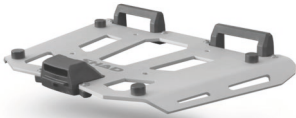

2

3

PULL

4

5

ACCESSORIES

OPTIONAL DRY BAG + BAG HOLDER

X1TR03

OPTIONAL BOTTLE HARNESS

X1TR05

SOLD SEPARATELY

ALUMINIUM PLATE

D1BTRPA

SOLD SEPARATELY

ALUMINIUM PLATE

D1BTRPA2