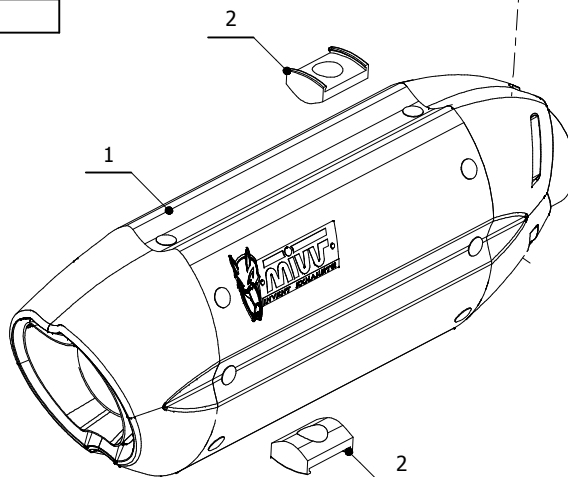

**MODEL** YAMAHA YZF R6

**YEAR** 2017 - 2021

**LINE** SLIP ON

**MUFFLER** SUONO

**SCHEMATIC**

**ELENCO PARTI / PARTS LIST**

#	QTÀ / QTY	DESCRIZIONE / DESCRIPTION	CODICE / CODE
1	1	Silenziatore / Muffler	SUONO 200
2	2	Tassello / Rubber block	50.73.203.1
3	1	Staffa in carbonio / Carbon fiber bracket	50.SS.200.1
4	1	Vite M8x60 / Screw M8x60	50.73.078.1
5	1	Rondella in alluminio / Aluminium washer	50.73.221.1
6	1	Dado M8 flangiato / Flanged nut M8	50.73.393.1
7	1	Tube di raccordo / Link pipe	9773Y021S2
8	1	Fascetta passacavi / fairlead clamp	50.SS.1003.0
9	1	Molla lunga / Long spring	50.71.080.1
10	1	Gommino per molla / Rubber for spring	50.73.210.1
11	2	Molla / Spring	50.73.142.1
12	1	Morsetti in alluminio / Aluminium clamps	50.73.139.1
13	1	Morsetti in alluminio / Aluminium clamps	50.73.138.1
14	3	Grani M3 / Grub screws M3	50.73.140.1
***	1	Tappo in gomma / Rubber stopper	50.73.266.1
***	1	DB killer / DB killer	50.DK.075.0

**APPLICAZIONI / APPLICATIONS**

CODICE / CODE	SILENZIATORE / MUFFLER	TUBO / PIPE	FASCETTA / CLAMP
Y.063.L8	TITANIO / TITANIUM	INOX / ST. STEEL	CARBONIO / CARBON FIBER
Y.063.L9	STEEL BLACK		