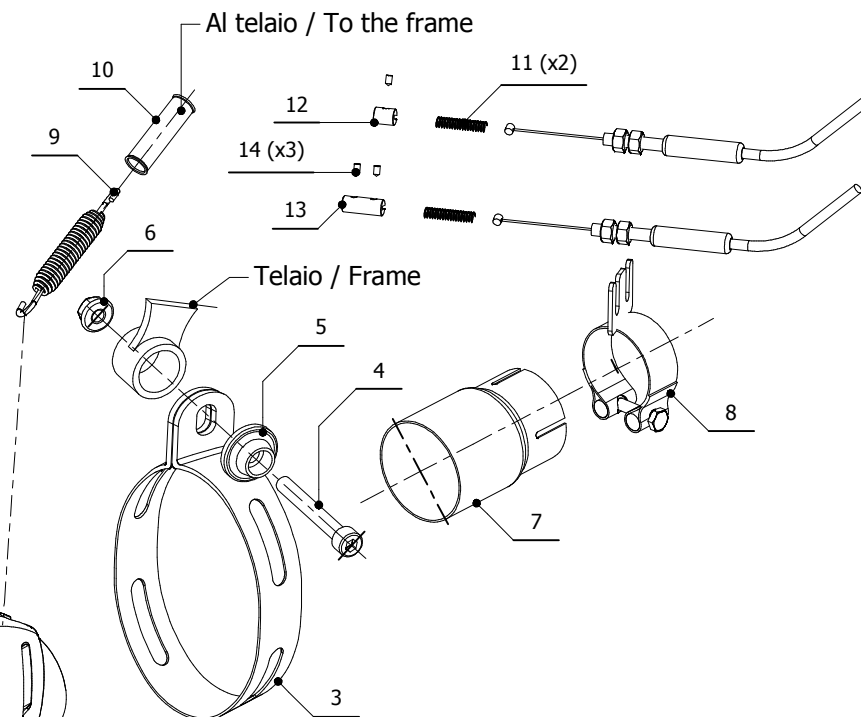

**MODEL** YAMAHA YZF R6

**YEAR** 2017 - 2021

**LINE** SLIP ON

**MUFFLER** SUONO

**SCHEMATIC**

**ELENCO PARTI / PARTS LIST**

#	QTÀ / QTY	DESCRIZIONE / DESCRIPTION	CODICE / CODE
1	1	Silenziatore / Muffler	SUONO 200
2	2	Tassello / Rubber block	50.73.203.1
3	1	Staffa in carbonio / Carbon fiber bracket	50.SS.200.1
4	1	Vite M8x60 / Screw M8x60	50.73.078.1
5	1	Rondella in alluminio / Aluminium washer	50.73.221.1
6	1	Dado M8 flangiato / Flanged nut M8	50.73.393.1
7	1	Tube di raccordo / Link pipe	9773Y021S2
8	1	Fascetta passacavi / fairlead clamp	50.SS.1003.0
9	1	Molla lunga / Long spring	50.71.080.1
10	1	Gommino per molla / Rubber for spring	50.73.210.1
11	2	Molla / Spring	50.73.142.1
12	1	Morsetti in alluminio / Aluminium clamps	50.73.139.1
13	1	Morsetti in alluminio / Aluminium clamps	50.73.138.1
14	3	Grani M3 / Grub screws M3	50.73.140.1
***	1	Tappo in gomma / Rubber stopper	50.73.266.1
***	1	DB killer / DB killer	50.DK.075.0

**APPLICAZIONI / APPLICATIONS**

CODICE / CODE	SILENZIATORE / MUFFLER	TUBO / PIPE	FASCETTA / CLAMP
Y.063.L8	TITANIO / TITANIUM	INOX / ST. STEEL	CARBONIO / CARBON FIBER
Y.063.L9	STEEL BLACK		