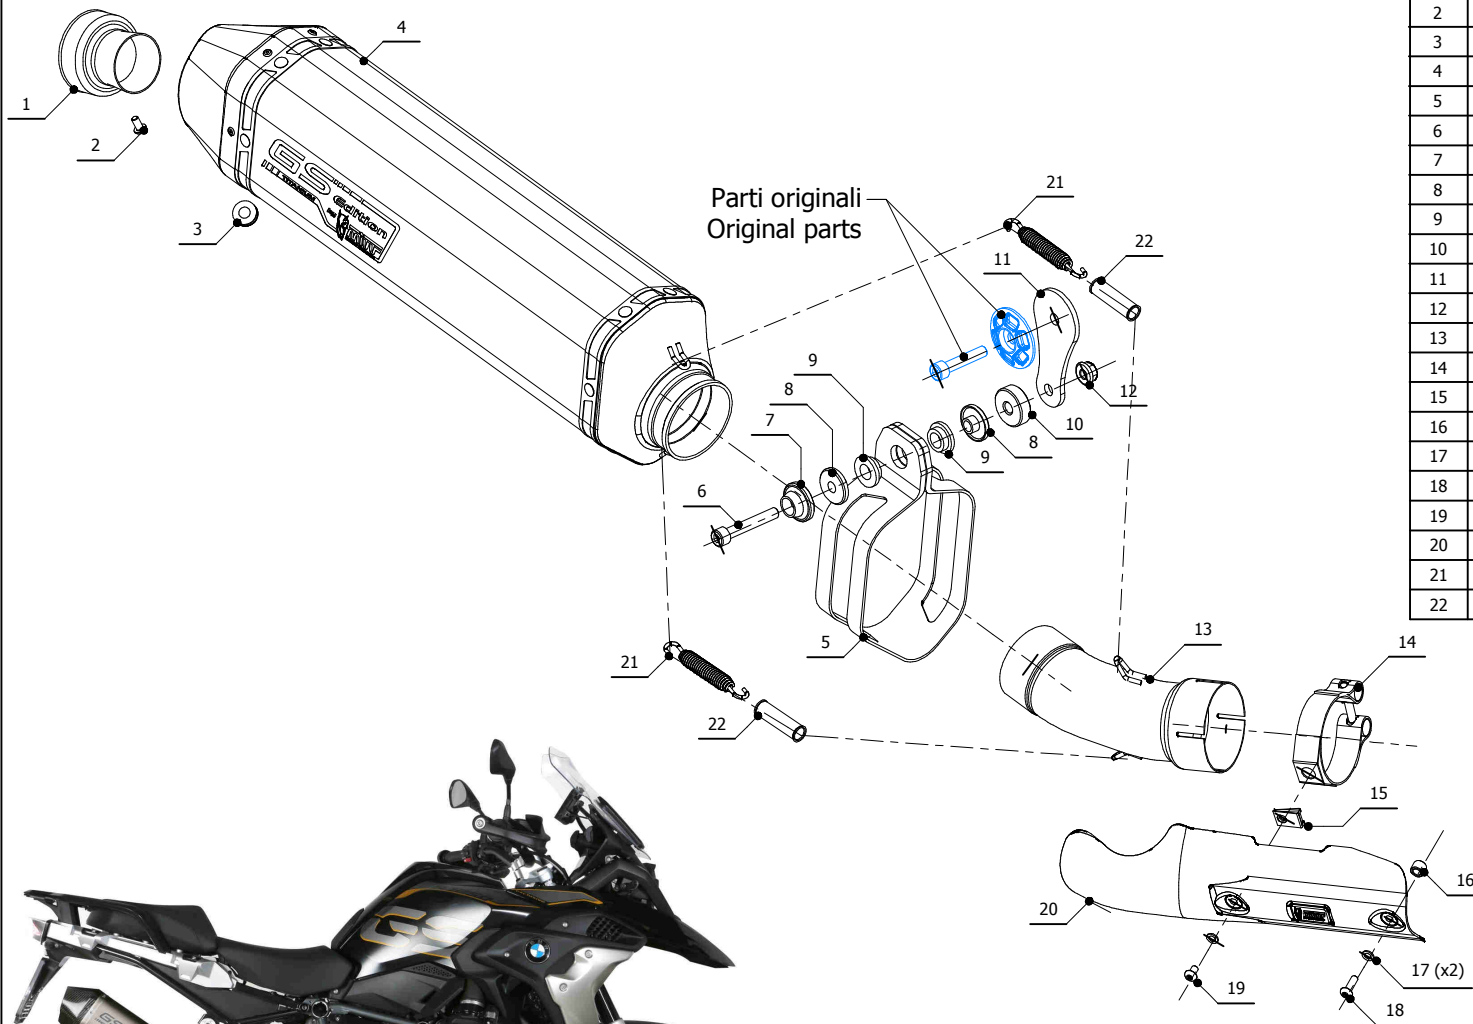

MODEL BMW R 1250 GS / ADVENTURE

YEAR 2019 -->

LINE SLIP ON

MUFFLER SPEED EDGE "TITANIUM EDITION"

SCHEMATIC

ELENCO PARTI / PARTS LIST			
#	QTÀ / QTY	DESCRIZIONE / DESCRIPTION	CODICE / CODE
1	1	DB killer / DB killer	50.DK.138.0
2	1	Vite M5 x 8 / Screw M5 x 8	50.73.459.1
3	1	Tappo in gomma / Rubber stopper	50.73.266.1
4	1	Silenziatore / Muffler	SPEED EDGE 400
5	1	Staffa in carbonio / Carbon fiber bracket	50.SS.814.1
6	1	Vite M8x50 / Screw M8x50	50.73.074.1
7	1	Rondella in alluminio nera / Black aluminium washer	50.73.221.1
8	2	Boccola / Bush	50.73.381.1
9	2	Silentblock / Silentblock	50.73.380.1
10	1	Distanziale in alluminio / Aluminium spacer	50.SS.645.1
11	1	Staffa / Bracket	50.SS.750.0
12	1	Dado M8 flangiato / Flanged nut M8	50.73.393.1
13	1	Tubo di raccordo / Link pipe	9773B016SHXA
14	1	Fascetta Ø 64/67 mm / Pipe clamp Ø 64/67 mm	50.73.681.0
15	1	Dado rapido M5 / M5 Cage nut	50.73.674.1
16	1	Distanziale in alluminio / Aluminium spacer	50.73.759.1
17	2	Rondella M5 / Washer M5	50.73.351.1
18	1	Vite M5 x 16 / Screw M5 x 16	50.73.350.1
19	1	Vite M5 x 8 / Screw M5 x 8	50.73.233.1
20	1	Cover in carbonio / Carbon cover	50.CR.025.1
21	2	Molla media / Mid-size spring	50.73.359.1
22	2	Gommino per molla / Rubber for spring	50.73.210.1

OPTIONAL PARTS
B.034.C1 - NO KAT PIPE

APPLICAZIONI / APPLICATIONS			
CODICE / CODE	SILENZIATORE / MUFFLER	TUBO / PIPE	FASCETTA / CLAMP
B.034.LGS	TITANIO / TITANIUM	INOX / ST. STEEL	CARBONIO / CARBON FIBER