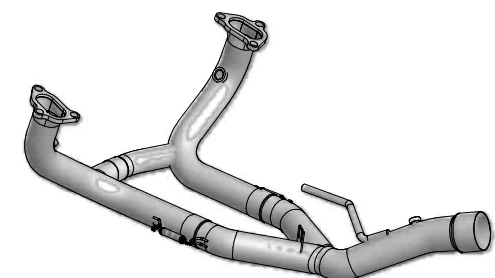

MODEL BMW R 1250 GS / ADVENTURE

YEAR 2019 -->

LINE SLIP ON

MUFFLER SPEED EDGE "TITANIUM EDITION"

SCHEMATIC

ELENCO PARTI / PARTS LIST			
#	QTÀ / QTY	DESCRIZIONE / DESCRIPTION	CODICE / CODE
1	1	DB killer / DB killer	50.DK.138.0
2	1	Vite M5 x 8 / Screw M5 x 8	50.73.459.1
3	1	Tappo in gomma / Rubber stopper	50.73.266.1
4	1	Silenziatore / Muffler	SPEED EDGE 400
5	1	Staffa in carbonio / Carbon fiber bracket	50.SS.814.1
6	1	Vite M8x50 / Screw M8x50	50.73.074.1
7	1	Rondella in alluminio nera / Black aluminium washer	50.73.221.1
8	2	Boccola / Bush	50.73.381.1
9	2	Silentblock / Silentblock	50.73.380.1
10	1	Distanziale in alluminio / Aluminium spacer	50.SS.645.1
11	1	Staffa / Bracket	50.SS.750.0
12	1	Dado M8 flangiato / Flanged nut M8	50.73.393.1
13	1	Tubo di raccordo / Link pipe	9773B016SHXA
14	1	Fascetta Ø 64/67 mm / Pipe clamp Ø 64/67 mm	50.73.681.0
15	1	Dado rapido M5 / M5 Cage nut	50.73.674.1
16	1	Distanziale in alluminio / Aluminium spacer	50.73.759.1
17	2	Rondella M5 / Washer M5	50.73.351.1
18	1	Vite M5 x 16 / Screw M5 x 16	50.73.350.1
19	1	Vite M5 x 8 / Screw M5 x 8	50.73.233.1
20	1	Cover in carbonio / Carbon cover	50.CR.025.1
21	2	Molla media / Mid-size spring	50.73.359.1
22	2	Gommino per molla / Rubber for spring	50.73.210.1

OPTIONAL PARTS
B.034.C1 - NO KAT PIPE

APPLICAZIONI / APPLICATIONS			
CODICE / CODE	SILENZIATORE / MUFFLER	TUBO / PIPE	FASCETTA / CLAMP
B.034.LGS	TITANIO / TITANIUM	INOX / ST. STEEL	CARBONIO / CARBON FIBER