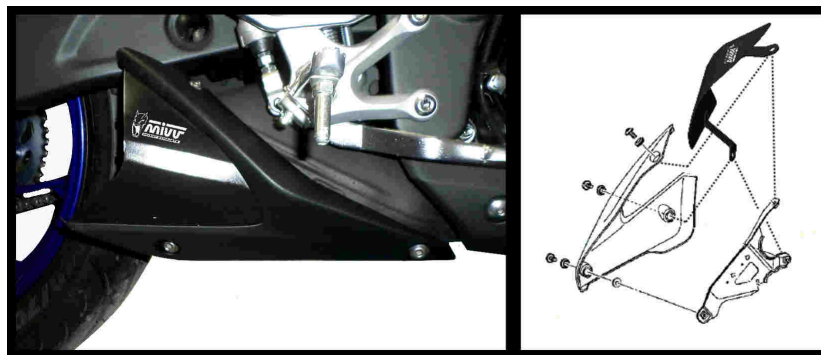

#	DESCRIPTION	PART NUMBER	QTY
1	Silenziatore / Muffler - db killer 50.DK.075.0	SUONO 200	1
2	Tassello grande / Big rubber block	50.73.203.1	2
3	Tassello piccolo / Small rubber block	50.73.202.1	2
4	Staffa in carbonio / Carbon fiber bracket	50.SS.180.1	1
5	Vite M8x40 / Screw M8x40	50.73.075.1	1
6	Rondella in alluminio nera / Black aluminium washer	50.73.221.1	1
7	Rondella in gomma / Rubber washer	50.73.227.1	1
8	Dado M8 flangiato / Flanged nut M8	50.73.393.1	1
9	Tubo di raccordo / Link pipe	9773Y048S2S	1
10	Fascetta Ø 31/34 mm / Pipe clamp Ø 31/34 mm	50.FA.001.1	1
11	Molla corta / Short Spring	50.73.123.1	1
12	Tubo in gomma per molla / Rubber pipe for spring	50.73.210.1	1
13	Cover acciaio nero / Black steel cover	50.CR.028.0	1

FISSARE AL TELAIO CON VITI ORIGINALI
FIX TO THE FRAME WITH ORIGINAL SCREW

APPLICAZIONI / APPLICATIONS			
CODICE / CODE	SILENZIATORE / MUFFLER	TUBO / PIPE	FASCETTA / CLAMP
Y.048.L9	STEEL BLACK (COPPE CARBONIO) / STEEL BLACK (CARBON CAPS)	INOX / ST. STEEL	CARBONIO / CARBON FIBER