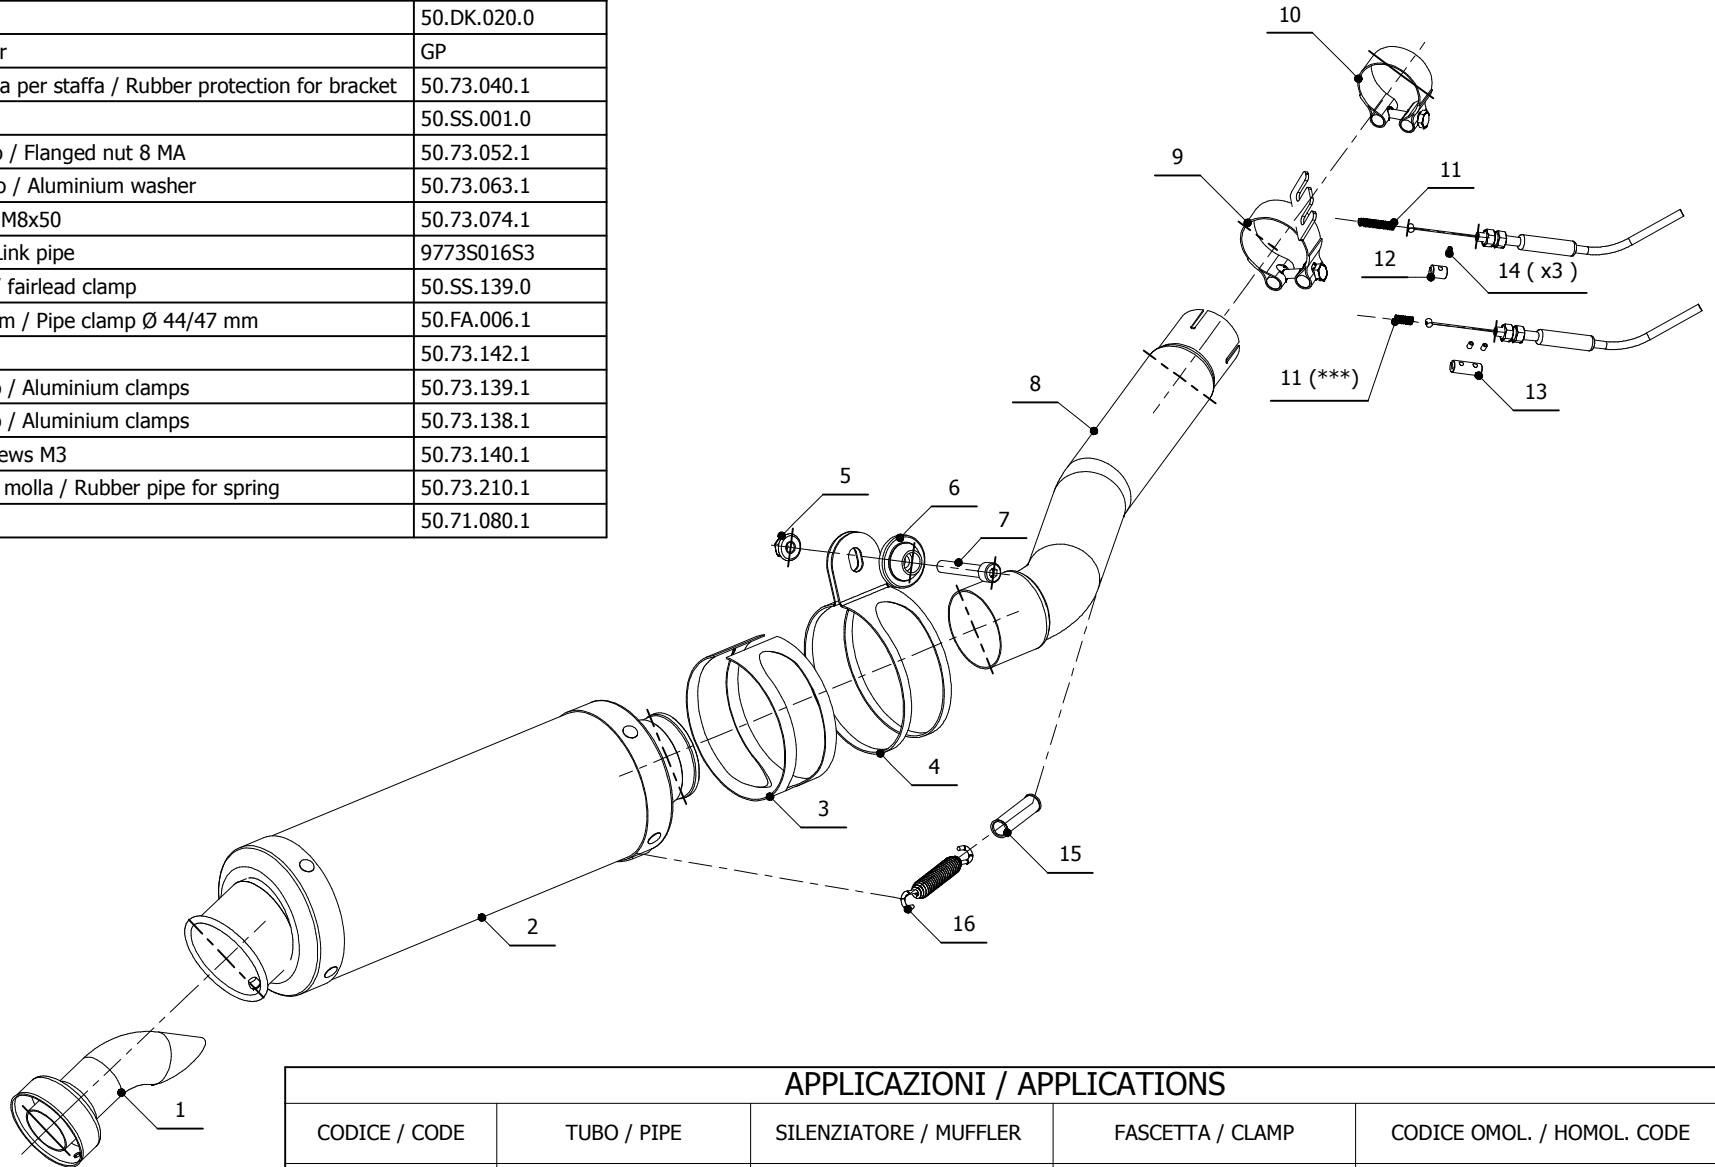

MODEL SUZUKI GSX-R 1000

YEAR 2005-2006

LINE SPORT

MUFFLER GP

SCHEMATIC

ELENCO PARTI / PARTS LIST

#	QTÀ / QTY	DESCRIZIONE / DESCRIPTION	CODICE / CODE
1	1	DB killer / DB killer	50.DK.020.0
2	1	Silenziatore / Muffler	GP
3	1	Protezione in gomma per staffa / Rubber protection for bracket	50.73.040.1
4	1	Staffa / Bracket	50.SS.001.0
5	1	Dado 8 MA flangiato / Flanged nut 8 MA	50.73.052.1
6	1	Rondella in alluminio / Aluminium washer	50.73.063.1
7	1	Vite M8x50 / Screw M8x50	50.73.074.1
8	1	Tubo di raccordo / Link pipe	9773S016S3
9	1	Fascetta passacavi / fairlead clamp	50.SS.139.0
10	1	Fascetta Ø 44/47 mm / Pipe clamp Ø 44/47 mm	50.FA.006.1
11	2	Molla / Spring	50.73.142.1
12	1	Morsetti in alluminio / Aluminium clamps	50.73.139.1
13	1	Morsetti in alluminio / Aluminium clamps	50.73.138.1
14	3	Grani M3 / Grub screws M3	50.73.140.1
15	1	Tubo in gomma per molla / Rubber pipe for spring	50.73.210.1
16	1	Molla / Spring	50.71.080.1

*** Tagliare a metà la molla / Cut in half the spring

APPLICAZIONI / APPLICATIONS

CODICE / CODE	TUBO / PIPE	SILENZIATORE / MUFFLER	FASCETTA / CLAMP	CODICE OMOL. / HOMOL. CODE
S.016.L2S	INOX / ST. STEEL	CARBONIO / CARBON FIBER	INOX / ST. STEEL	ME008 e9 1176
S.016.L6S	INOX / ST. STEEL	TITANIO / TITANIUM	INOX / ST. STEEL	ME008 e9 1176