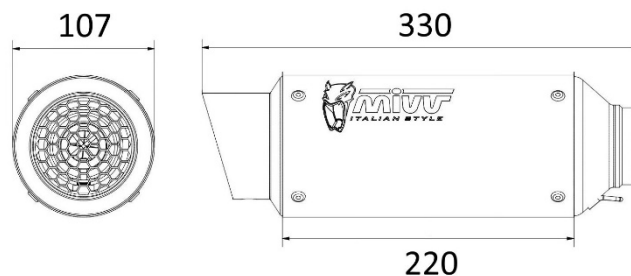

Technical specifications

GP PRO BLACK

Characteristics

Body material	Black steel
Front end cap material	Stainless steel
Rear end cap material	Stainless steel
Material of the inside of the silencer	Stainless steel
Link pipe material	Stainless steel
Type of attachment to the frame	Stainless steel screwed bracket
Total body length (mm)	220 mm
Internal diameter of the silencer coupling (mm)	Ø 55
Presence of dB-Killer	Yes
Silencer weight	1,94 kg